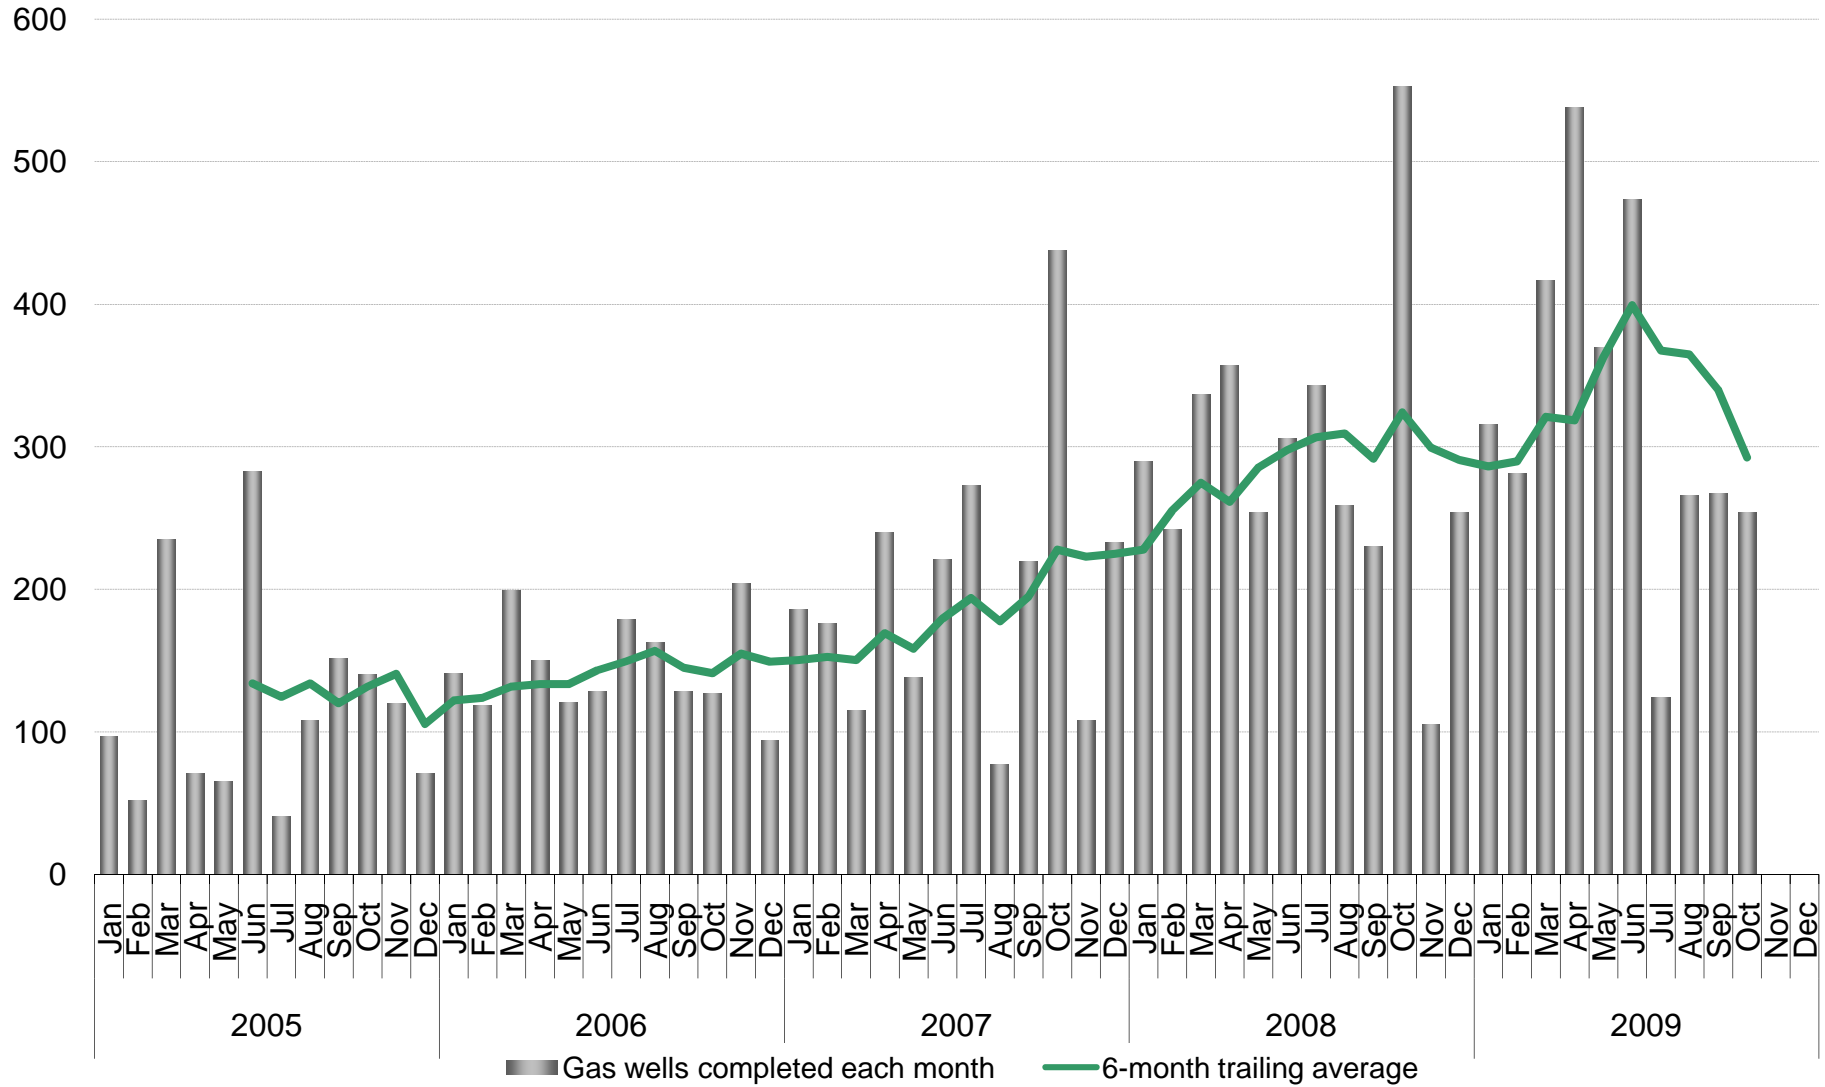

**TEXAS ALL-STATE DRILLING ACTIVITY  
GAS WELLS COMPLETED EACH MONTH**

**BARNETT SHALE DRILLING ACTIVITY**  
**GAS WELLS COMPLETED EACH MONTH**  
**IN TEXAS RAILROAD COMMISSION DISTRICTS 5 AND 9**

**TEXAS ACTIVITY OUTSIDE BARNET AREA  
GAS WELLS COMPLETED EACH MONTH  
EX TEXAS RAILROAD COMMISSION DISTRICTS 5 AND 9**