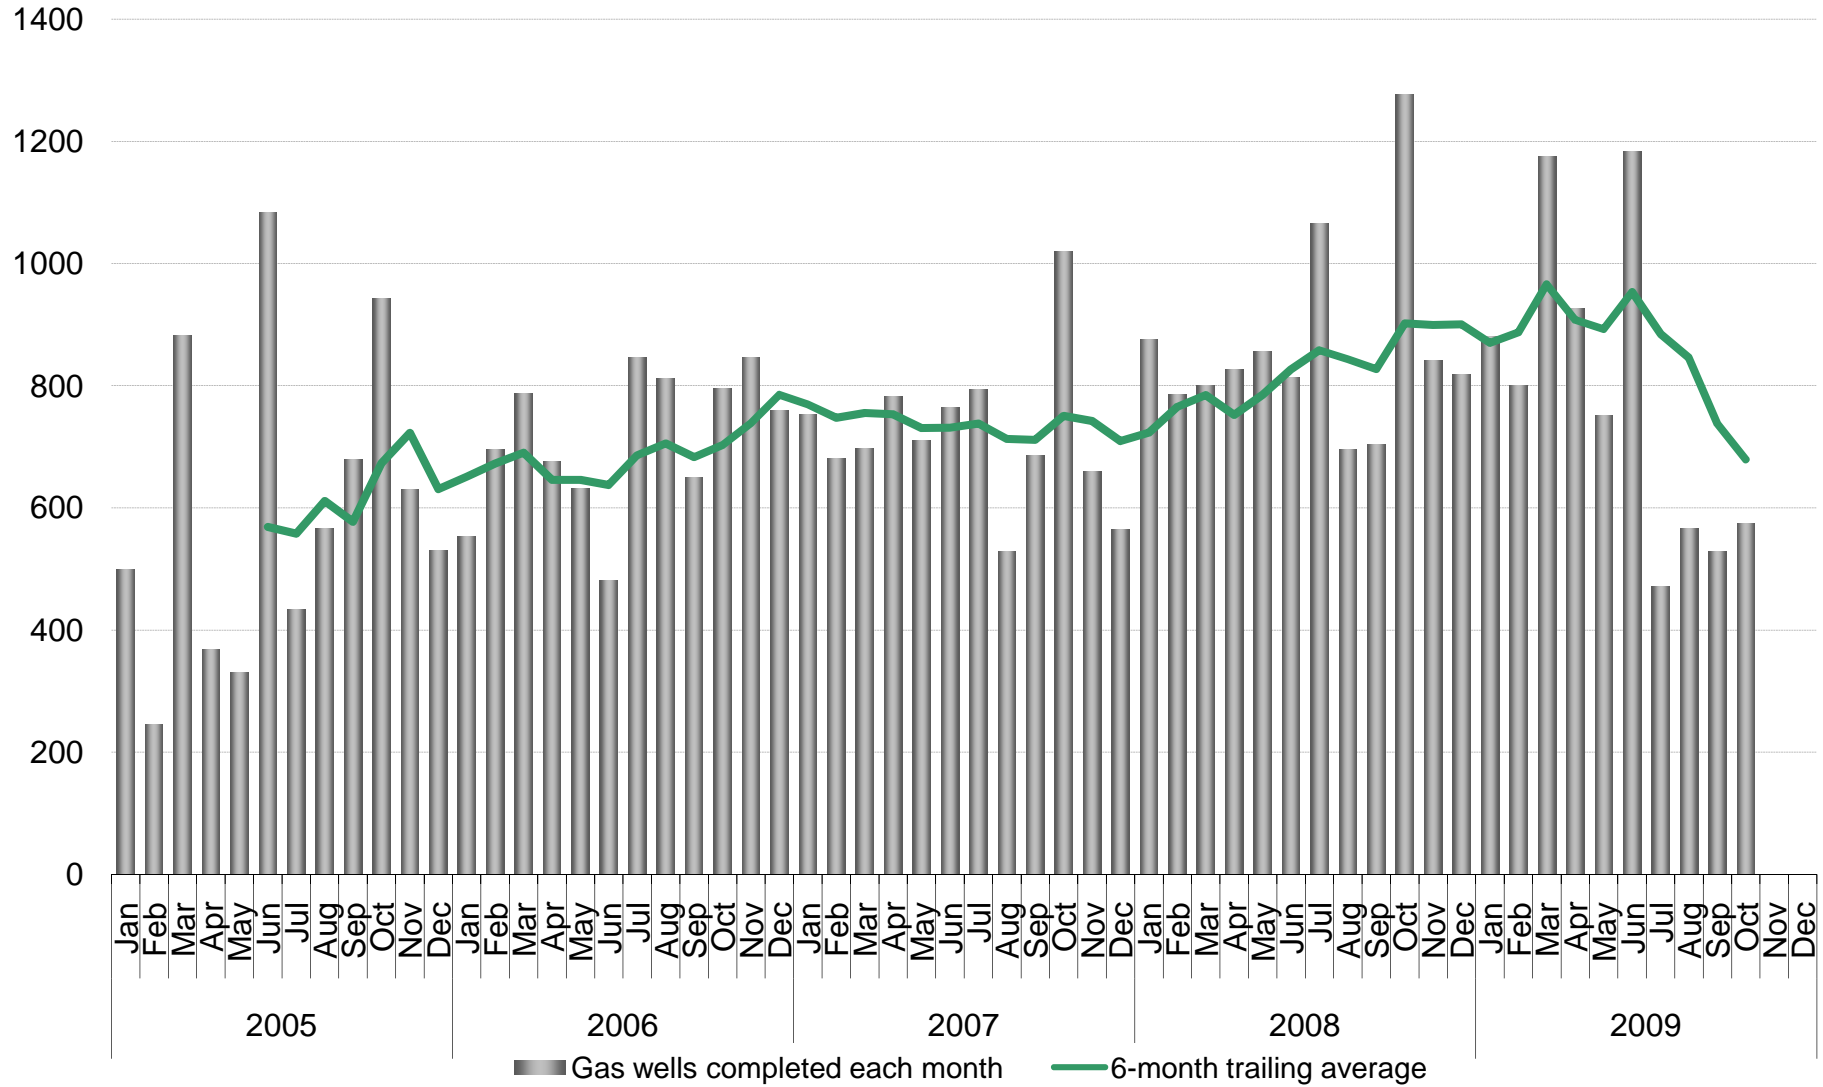

**TEXAS ALL-STATE DRILLING ACTIVITY  
GAS WELLS COMPLETED EACH MONTH**

**BARNETT SHALE DRILLING ACTIVITY**  
**GAS WELLS COMPLETED EACH MONTH**  
**IN TEXAS RAILROAD COMMISSION DISTRICTS 5 AND 9**

**TEXAS ACTIVITY OUTSIDE BARNET AREA  
GAS WELLS COMPLETED EACH MONTH  
EX TEXAS RAILROAD COMMISSION DISTRICTS 5 AND 9**